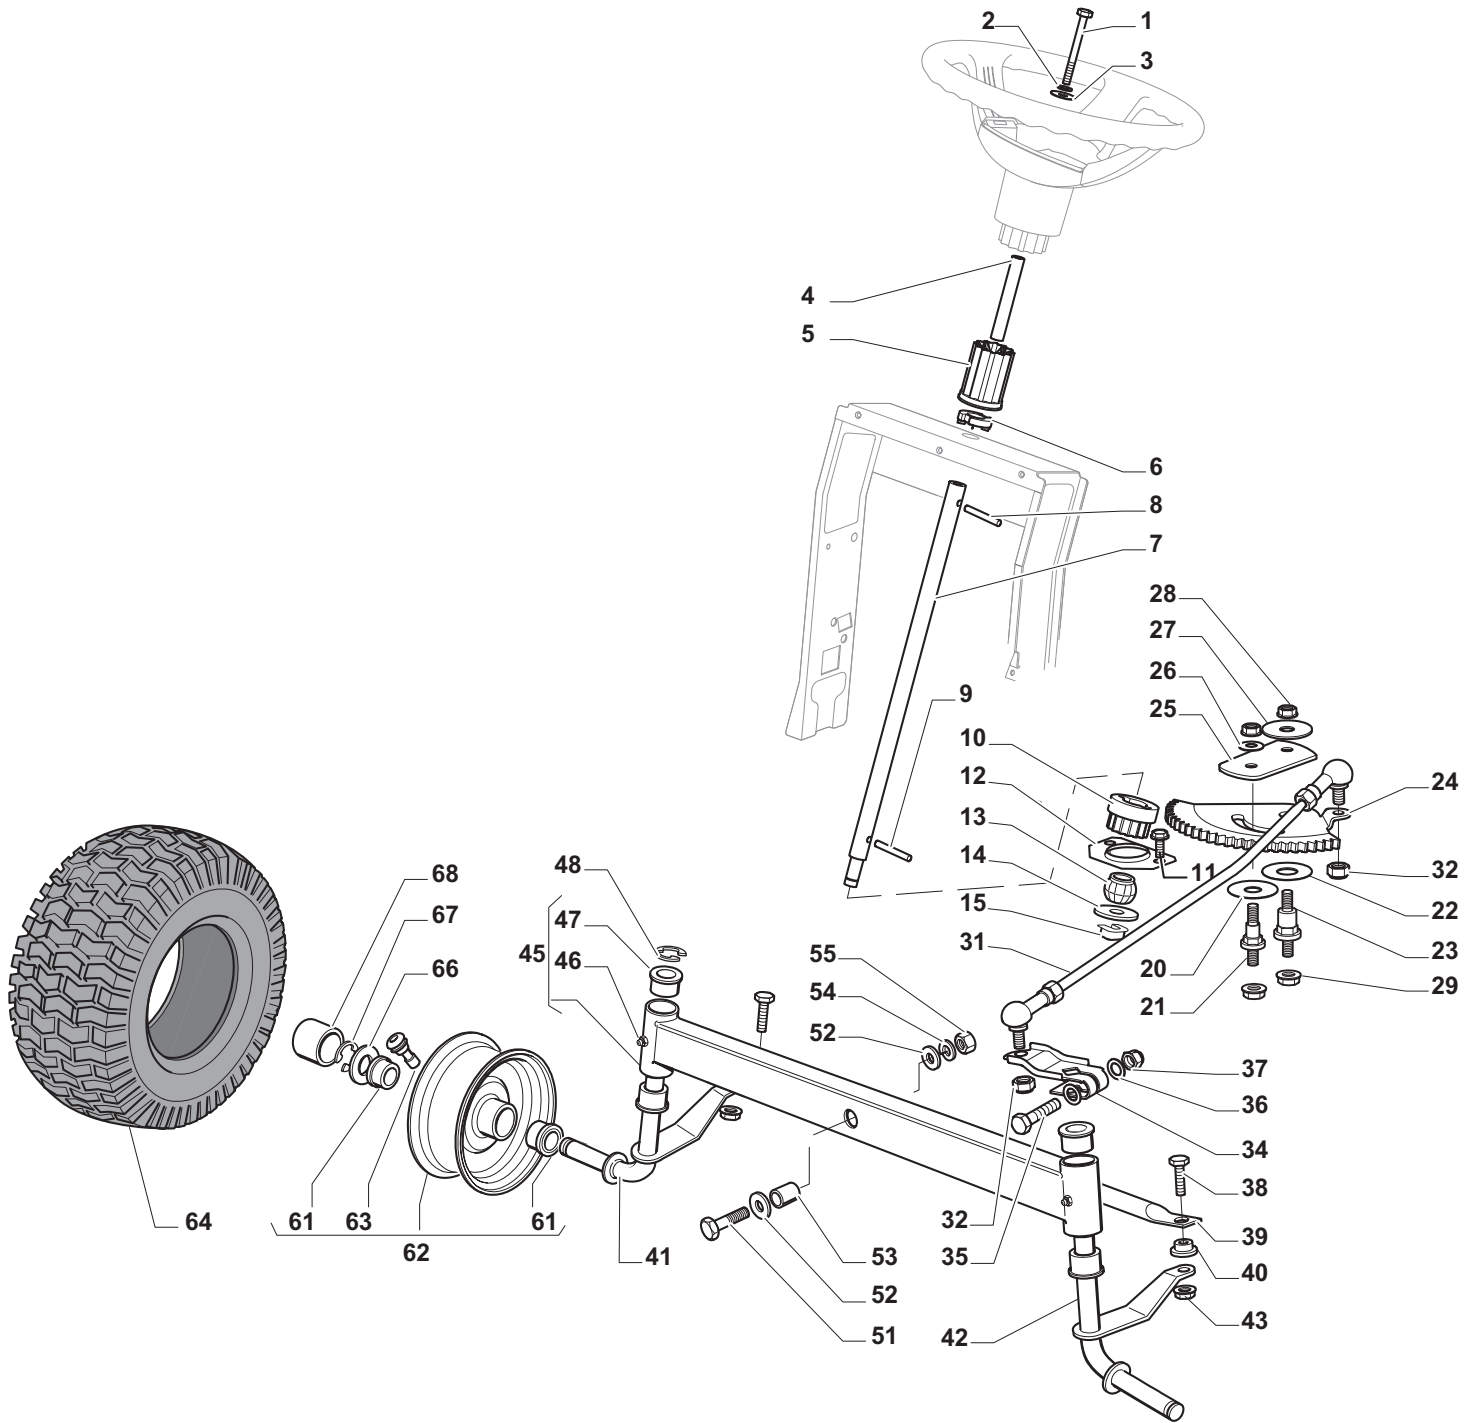

ESTATE GRAND TORNADO HST

ESTATE GRAND TORNADO HST

Pos. Fig.	Antal Quantity	Art No Part No	Benämning	Description	Anmärkning Notes
1	1	12692050/0	Skruv	Screw	
2	1	12540260/0	Bricka	Washer	
3	1	12523070/0	Bricka	Washer	
4	1	125160047/0	Distans	Spacer	
5	1	325785318/0	Stöd	Support	
6	1	325038008/0	Bussning	Bush	
7	1	125520007/0	Steering Column	Steering Column	
8	1	112620300/0	Stift	Pin	
9	1	12622650/0	Stift	Pin	
10	1	125570003/0	Drev	Pinion	
11	2	27943051/0	Skruv	Screw	
12	1	325785213/1	Stöd	Support	
13	1	25743000/0	Ledkåpa, Vä+Hö	Joint	
14	1	12521370/0	Bricka	Washer	
15	1	12436030/0	Trombocyt	Plate	
20	1	22672151/0	Bricka	Washer	
21	1	125510104/0	Stift	Pin	
22	1	125670023/0	Bricka	Washer	
23	1	125510109/0	Stift	Pin	
24	1	325735519/0	Steering Shaft	Steering Shaft	
25	1	325547233/0	Tavla	Plate	
26	1	12369500/0	Bricka	Washer	
27	1	22160400/0	Dammskydd	Dust Cover	
28	2	12155010/0	Mutter	Nut	
29	2	12154210/0	Mutter	Nut	
31	1	382000566/0	Stång	Steering Rod	
32	2	12156602/0	Mutter	Nut	
34	1	325318243/0	Spak	Lever	
35	1	12692390/0	Skruv	Screw	
36	2	12521360/0	Bricka	Washer	
37	1	12156602/0	Mutter	Nut	
38	2	125510103/0	Stift	Pin	
39	1	325840029/0	Gasreglagelänk	Tie Rod	
40	2	325038007/0	Bussning	Bush	
41	1	382230373/0	Right Stub Axle	Right Stub Axle	
42	1	382230375/0	Left Stub Axle	Left Stub Axle	
43	2	12155000/0	Mutter	Nut	
45	1	382034030/0	Equalizer With Bush (With 36 + 37)	Equalizer With Bush And Lubricator	
46	2	12379511/0	Smörjnippl	Grease Dispenser	
47	4	25034002/1	Bussning	Brass	
48	1	12001010/0	Låsring	Benzing	
51	1	12692695/0	Skruv	Screw	
52	2	12523100/0	Bricka	Washer	
53	1	25160016/0	Distans	Spacer	
54	1	12587100/0	Bricka	Washer	
55	1	12295300/0	Mutter	Nut	
61	4	25122200/2	Kullager	Bearing	
62	2	182000598/0	Rimm	Rimm	
63	2	25950000/0	Ventil	Valve	
64	2	127590066/0	Dack	Tire	
66	2	25670005/1	Bricka	Washer	
67	2	12001010/0	Låsring	Benzing	
68	2	322110233/0	Navkapsel	Hub Cover