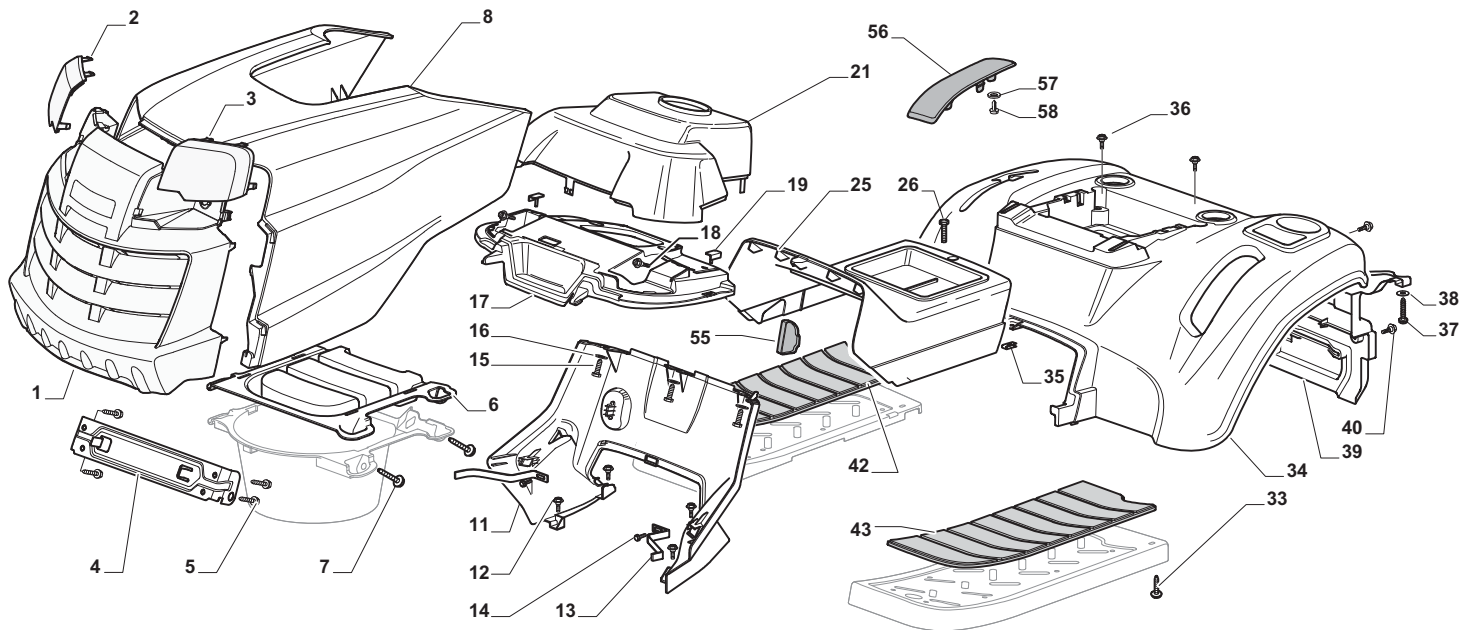

ESTATE GRAND TORNADO HST

ESTATE GRAND TORNADO HST

Pos. Fig.	Antal Quantity	Art No Part No	Benämning	Description	Anmärkning Notes
1	1	325076914/0	Hood, Front	Hood, Front	
2	1	325410903/0	Frontkåpa-hö	Right Grill	
3	1	325410904/0	Frontkåpa-vä	Left Grill	
4	1	325785365/0	Motorhuv	Engine Hood Support	
5	4	12735403/0	Skruv	Screw	
6	1	325263302/1	Air Intake Grill	Air Intake Grill	
7	4	112728692/0	Skruv	Screw	
8	1	325076912/0	Engine Hood	Engine Hood	
11	1	325785298/0	Instrumentbrädal-Stöd	Dashboard Support	
12	4	125943010/0	Skruv	Screw	
13	2	325270325/0	Guide	Guide	
14	2	12735599/0	Skruv	Screw	
15	3	112735406/0	Skruv	Screw	
16	3	12523040/0	Bricka	Washer	
17	1	325120202/1	Instrumentbräda	Dashboard	
18	2	125943010/0	Skruv	Screw	
19	2	325260003/0	Hylsa	Grommet	
21	1	325120203/0	Kåpa	Cover	
25	1	325110396/1	Kåpa-gul	Cover, Yellow	
26	1	125943010/0	Skruv	Screw	
33	4	112735406/0	Skruv	Screw	
34	1	325110399/0	Wheels Cover Yellow	Wheels Cover Yellow	
35	1	112437506/0	Trombocyt	Plate	
36	2	125943010/0	Skruv	Screw	
37	2	112735406/0	Skruv	Screw	
38	2	12523040/0	Bricka	Washer	
39	1	325547208/1	Tavla	Plate	
40	2	125943010/0	Skruv	Screw	
42	1	325110384/0	Fotsteg-hö täcka	Right Footboard Cover	
43	1	325110385/0	Fotsteg-Vä täcka	Left Footboard Cover	
56	1	325207190/0	Skyddsplåt	Cover	
57	4	12523050/0	Bricka	Washer	
58	2	12735403/0	Skruv	Screw