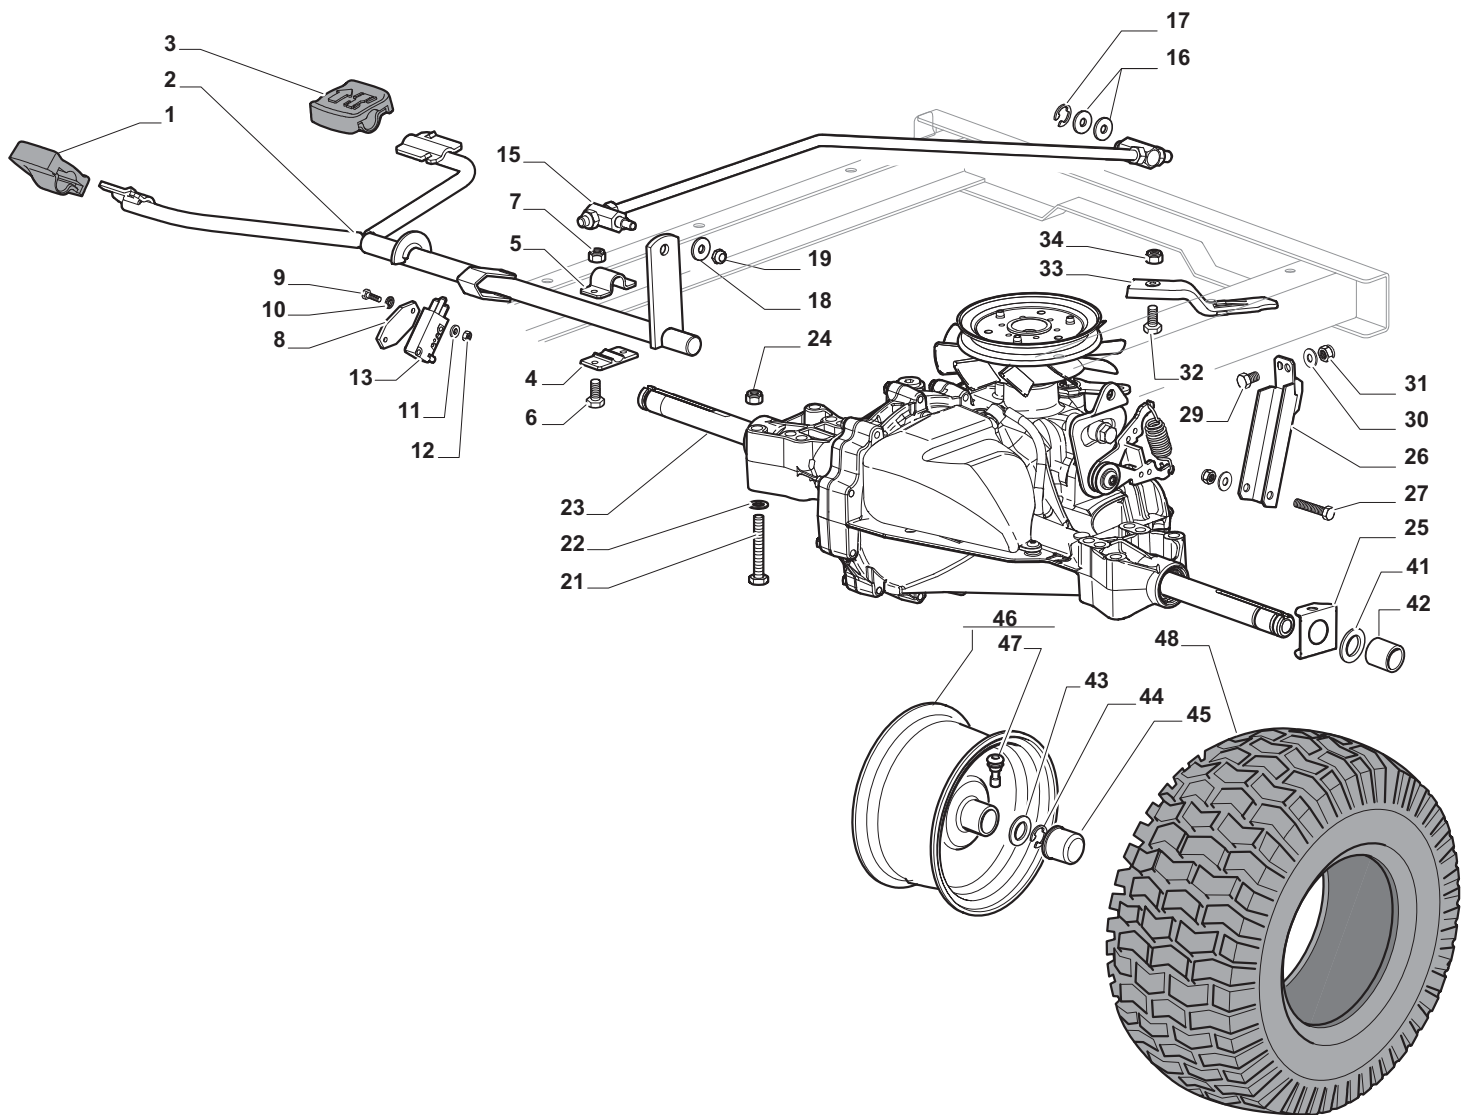

ESTATE GRAND TORNADO HST

ESTATE GRAND TORNADO HST

Pos. Fig.	Antal Quantity	Art No Part No	Benämning	Description	Anmärkning Notes
1	1	25110274/0	Clamp Cover Front	Clamp Cover Front	
2	1	382000574/0	Drive Pedal	Drive Pedal	
3	1	25110331/0	Clamp Cover Rear	Clamp Cover Rear	
4	2	325785350/0	Stöd	Support	
5	2	325547231/0	Trombocyt	Plate	
6	4	12791213/1	Skruv	Screw	
7	4	12154510/0	Mutter	Nut	
8	1	27546019/0	Trombocyt	Plate	
9	2	12735602/0	Skruv	Screw	
10	2	12540020/0	Bricka	Washer	
11	2	12581100/0	Bricka	Grower	
12	2	12290791/0	Mutter	Nut	
13	1	19410609/0	Neutral Switch (Hydro)	Neutral Switch (Hydro)	
15	1	382000573/0	Länk	Rod	
16	2	25670011/0	Bricka	Washer	
17	1	12000955/0	Låsring	Circlip	
18	1	12523040/0	Bricka	Washer	
19	1	12154510/0	Mutter	Nut	
21	4	12691600/0	Skruv	Screw	
22	4	12521350/0	Bricka	Washer	
23	1	118400919/0	Rear Axle (Hydro-Gear T2-Aded-2X3C-1Pa1)	Rear Axle (Hydro-Gear T2-Aded-2X3C-1Pa1)	
23	1	118400919/1	Rear Axle Hydro-Gear T2-Adbf-2X3C-1Px1	Rear Axle Hydro-Gear T2-Adbf-2X3C-1Px1	
24	4	12155000/0	Mutter	Nut	
25	2	325670026/0	Bricka	Washer	
26	1	325785349/0	Stöd	Support	
27	1	12691700/0	Skruv	Screw	
29	1	12792611/0	Skruv	Screw	
30	2	12523060/0	Bricka	Washer	
31	2	12155000/0	Mutter	Nut	
32	1	12791213/1	Skruv	Screw	
33	1	325318251/0	Spak	Lever	
34	1	12154510/0	Mutter	Nut	
41	2	25670005/1	Bricka	Washer	
42	2	125160055/0	Distans	Spacer	
43	6	25670005/1	Bricka	Washer	
44	2	12001010/0	Låsring	Benzing	
45	2	322110233/0	Navkapsel	Hub Cover	
46	2	382000597/0	Rimm	Rimm	
47	2	25950000/0	Ventil	Valve	
48	2	125590015/0	Dack	Shoe