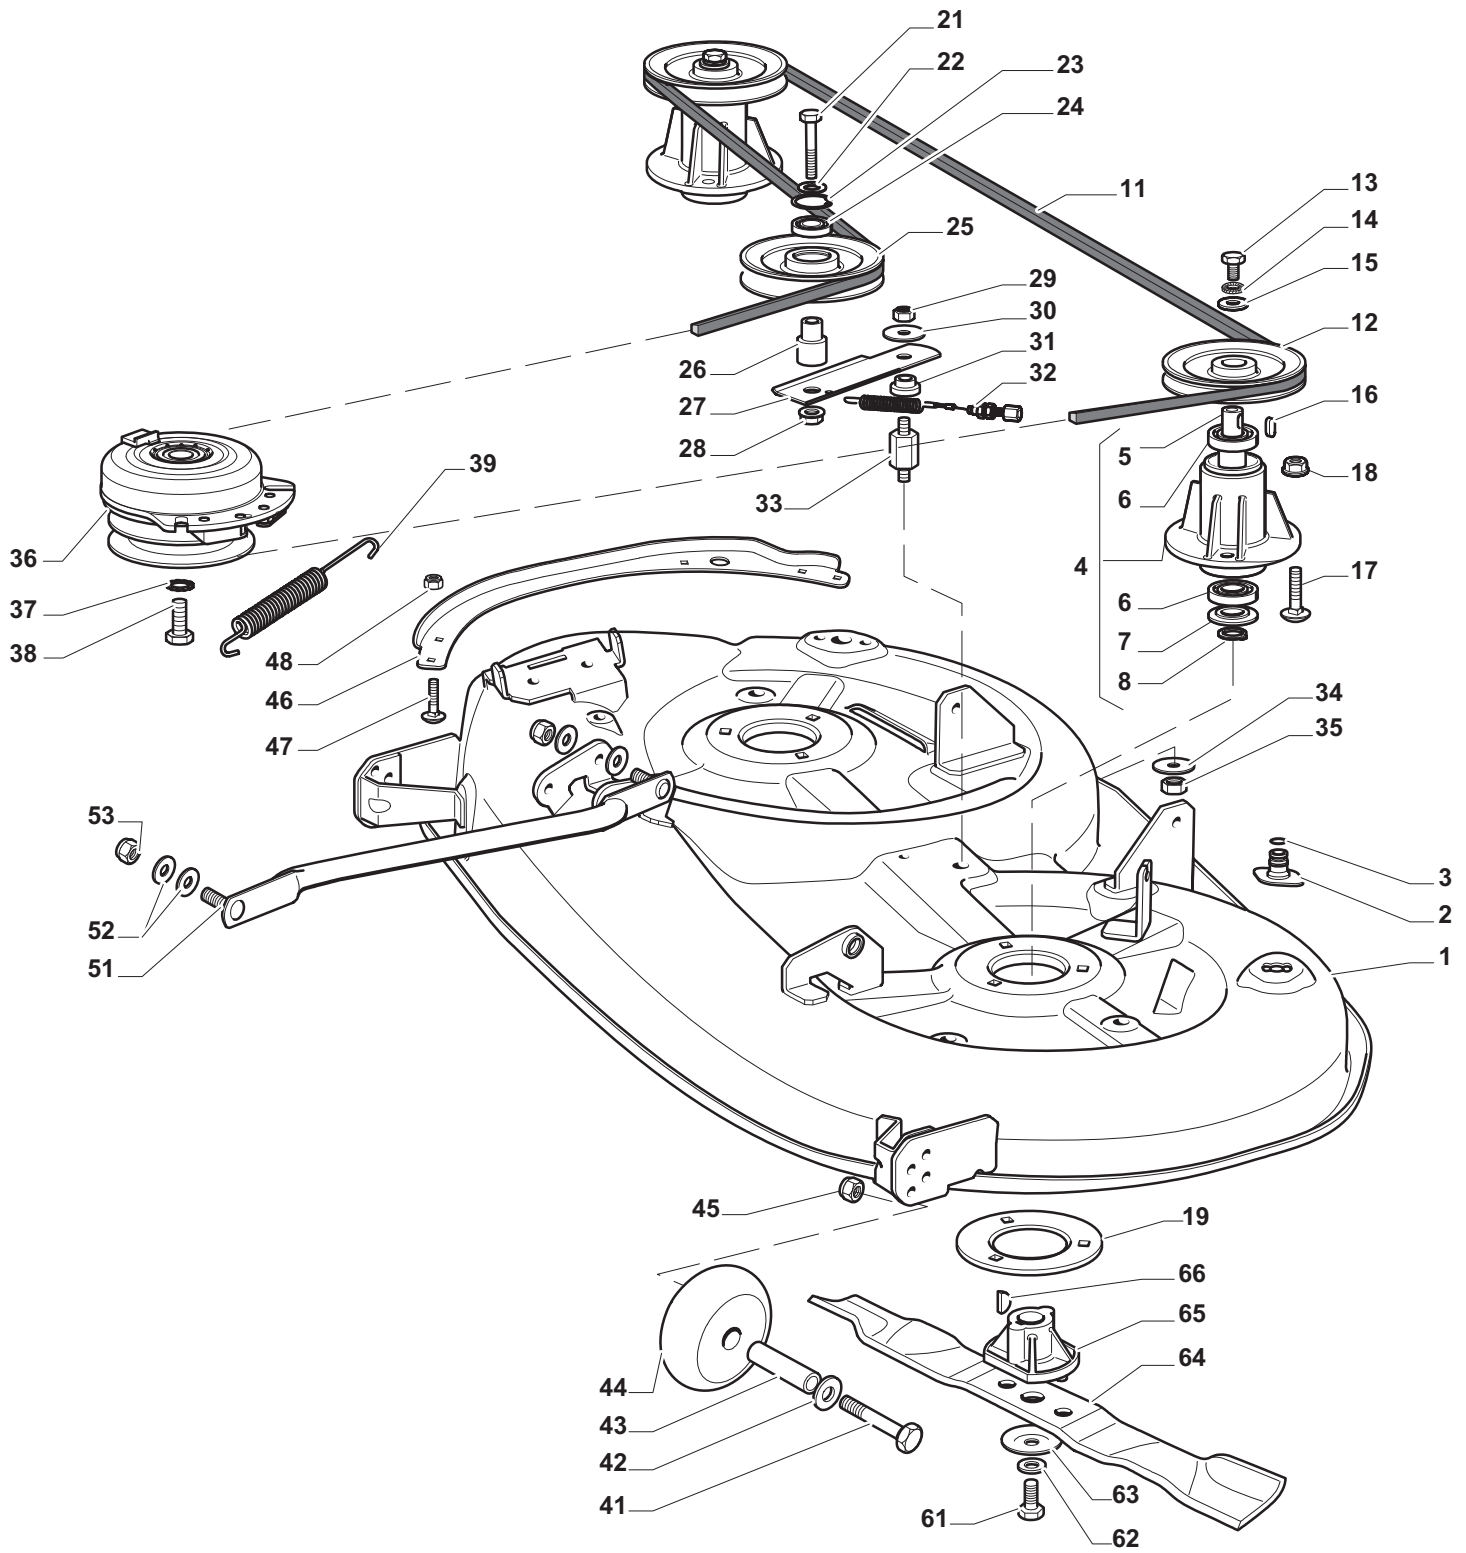

ESTATE GRAND TORNADO HST

ESTATE GRAND TORNADO HST

Pos. Fig.	Antal Quantity	Art No Part No	Benämning	Description	Anmärkning Notes
1	1	382565069/0	Plate, Black	Plate, Black	
2	2	325033086/0	Water Hose Connection	Water Hose Connection	
3	2	19035000/0	O-ring	Or Ring	
4	2	382207204/0	Oljefilter	Flange Ass.Y	
5	2	125020804/0	Vevaxel	Shaft	
6	4	119216047/0	Kullager	Bearing	
7	2	25160501/0	Dammskydd	Dust Cover	
8	2	12609260/0	Seeger	Seeger	
11	1	135061506/0	Drivrem	Belt	
12	2	25601571/0	Remskiva	Pulley	
13	2	12793102/0	Skruv	Screw	
14	2	12540260/0	Bricka	Washer	
15	2	25670007/0	Bricka	Washer	
16	2	12139480/0	Kil	Feather	
17	6	12818700/0	Skruv	Screw	
18	6	12154210/0	Mutter	Nut	
19	2	325160505/0	Plate	Plate	
21	1	12691800/0	Skruv	Screw	
22	1	12524010/0	Bricka	Washer	
23	1	12610800/0	Seegerring	Seeger	
24	1	119216048/0	Kullager	Bearing	
25	1	125601586/0	Remskiva	Pulley	
26	1	125160056/0	Distans	Spacer	
27	1	325318255/0	Spak	Lever	
28	1	12293201/0	Mutter	Nut	
29	1	12155020/0	Mutter	Nut	
30	1	125670022/0	Bricka	Washer	
31	1	125040635/0	Bussning	Bush	
32	1	382004619/0	Kabel	Wire	
33	1	125160057/0	Distans	Spacer	
34	1	12523080/0	Bricka	Washer	
35	1	12156602/0	Mutter	Nut	
36	1	118399062/0	Koppling	Clutch	
37	1	12543000/0	Bricka	Washer	
38	1	12737320/0	Skruv	Screw	
39	1	22430216/0	Fjäder	Spring	
41	2	12692050/0	Skruv	Screw	
42	2	12523060/0	Bricka	Washer	
43	2	25510072/0	Distans	Spacer	
44	2	82700001/0	Stödhjul	Anti Scalp Wheel Ø 100	
45	2	12293201/0	Mutter	Nut	
46	1	325547259/0	Trådbygel	Stiffening	
47	5	12815200/0	Skruv	Screw	
48	5	12154510/0	Mutter	Nut	
51	2	382000565/0	Equalizer Rod	Equalizer Rod	
52	8	25670008/1	Bricka	Washer	
53	4	12156602/0	Mutter	Nut	
61	2	12735694/0	Skruv	Screw	
62	2	12523080/0	Bricka	Washer	
63	2	22160400/0	Dammskydd	Dust Cover	
64	2	182004357/0	Kniv	Right Blade Mulching	
65	2	25463200/0	Knivfäste	Blade Hub	
66	2	12139100/0	Kil	Feather, Crankshaft Ø 22.2