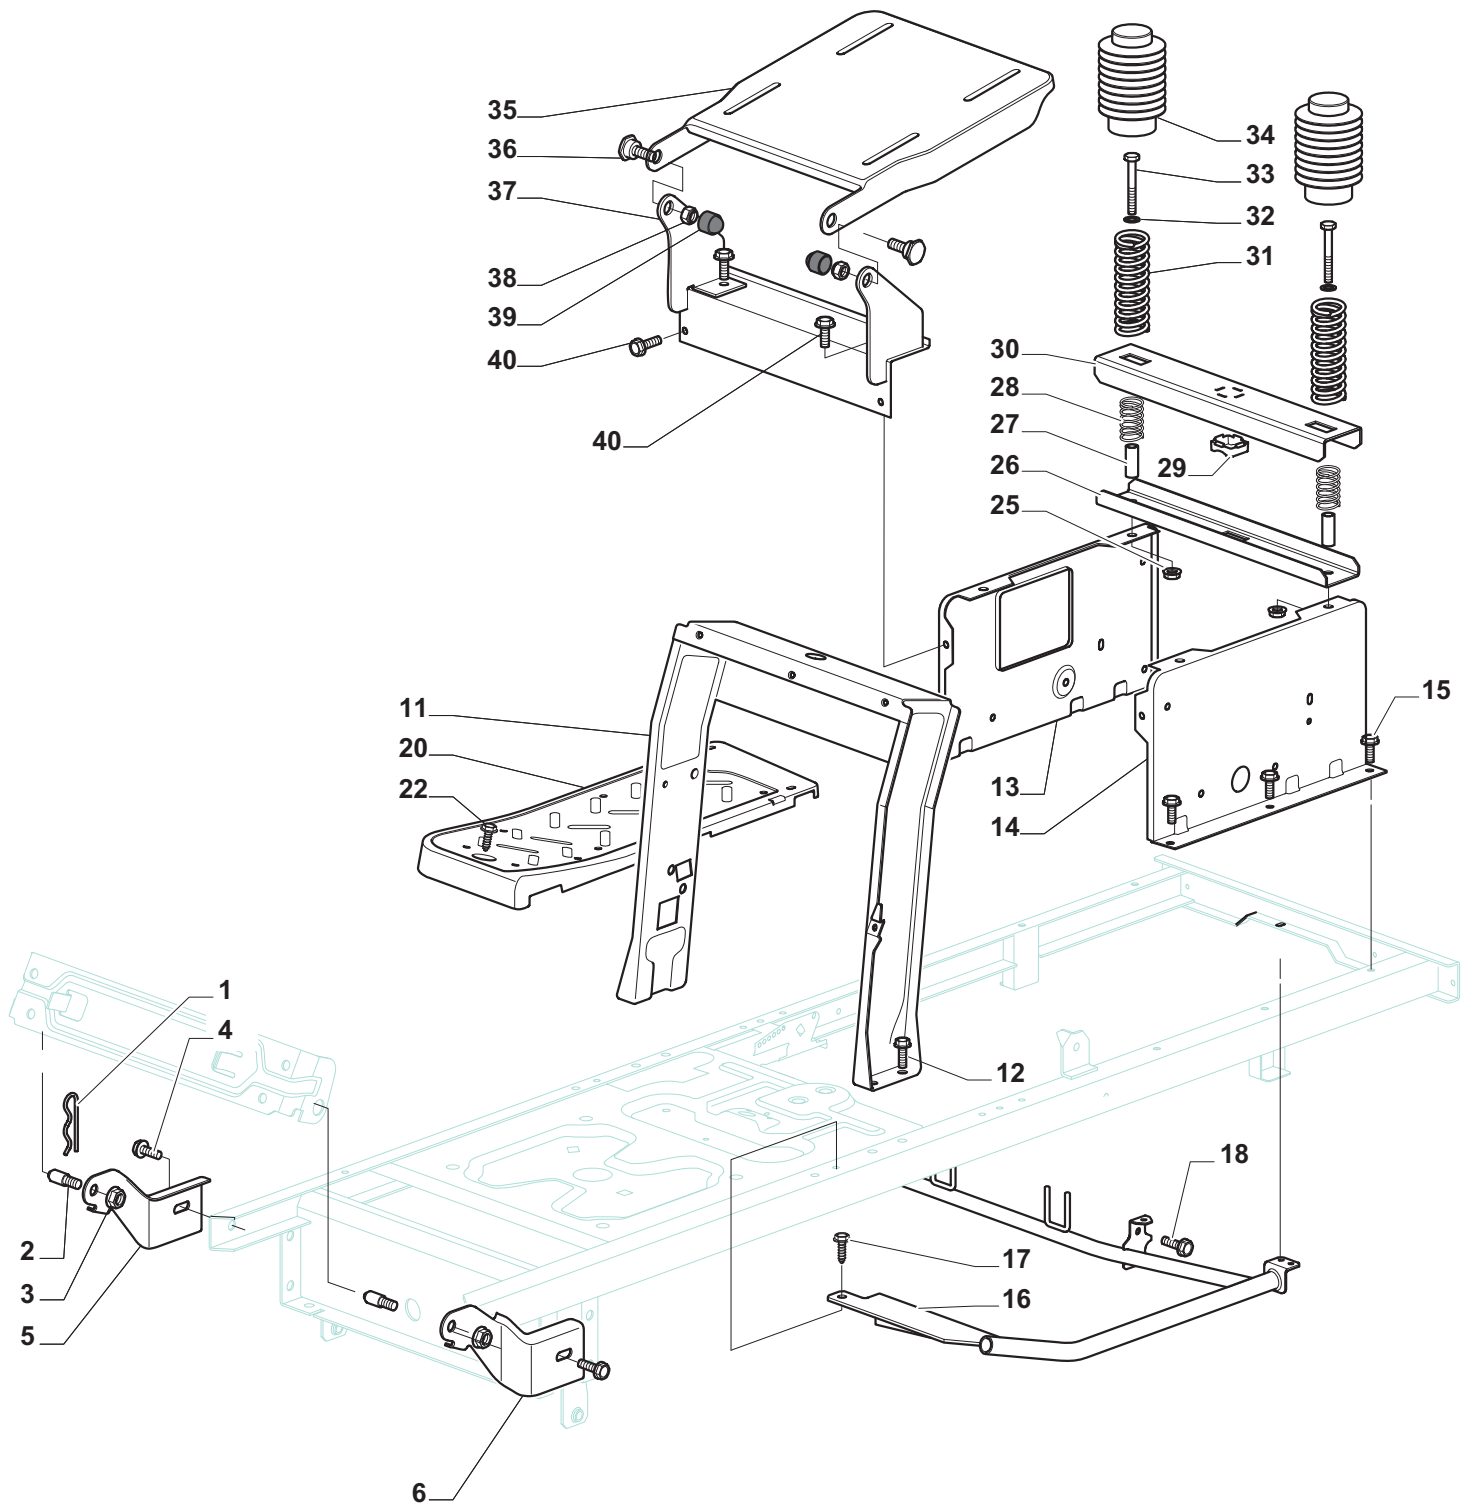

Genuine Spare Parts

www.stiga.com

ESTATE GRAND TORNADO HST - 2T1220281/11 Model Year 2011

- Use GLOBAL GARDEN PRODUCT Genuine Spare Parts specified in the parts list for repair and/or replacement.
- The contents described in the parts list may change due to improvement.
- The drawings of the spare parts are only indicative and might not represent the part in question exactly.
- The indications "right" - "left" - "front" - "rear" refer to the position of the operator when using the machine.
- When placing orders of parts for repair and/or replacement, make sure that the illustrated parts list is the one applying to the machine's year of manufacture, as shown on the identification plate attached to the machine.

ESTATE GRAND TORNADO HST

Pos. Fig.	Antal Quantity	Art No Part No	Benämning	Description	Anmärkning Notes
1	1	24487998/0	Låsnål	Cotter Pin	
2	2	25510079/0	Stift	Pin	
3	2	12154210/0	Mutter	Nut	
4	2	12735599/0	Skruv	Screw	
5	1	325547225/0	Trombocyt-hö	Right Plate	
6	1	325547227/0	Trombocyt-vä	Left Plate	
11	1	382785169/1	Stöd	Steering Column Support	
12	4	125943009/0	Skruv	Screw	
13	1	325785331/0	Stöd	Right Seat Support	
14	1	325785333/0	Stöd	Left Seat Support	
15	6	125943009/0	Skruv	Screw	
16	1	382785179/0	Fotsteg Stöd	Footboard Support	
17	2	125943009/0	Skruv	Screw	
18	2	125943009/0	Skruv	Screw	
20	1	325500041/1	Fotsteg-hö	Right Footboard	
21	1	325500043/1	Fotsteg-Vä	Left Footboard	
22	2	12735599/0	Skruv	Screw	
25	2	12293201/0	Mutter	Nut	
26	1	325820109/0	Seat Support	Seat Support	
27	2	125160048/0	Distans	Spacer	
28	2	125430263/0	Fjäder	Spring	
29	1	325060038/0	Fäste	Cam	
30	1	325820105/0	Stöd	Support	
31	2	125430264/0	Fjäder	Spring	
32	2	12521350/0	Bricka	Washer	
33	2	12691400/0	Skruv	Right Screw	
34	2	325122002/0	Hood	Hood	
35	1	382547061/0	Tavla	Plate	
36	2	22524970/2	Stift	Pin	
37	1	382820151/0	Seat Support	Seat Support	
38	2	12155010/0	Mutter	Nut	
39	2	118203854/0	Tätningshylsa	Protection	
40	4	125943009/0	Skruv	Screw	